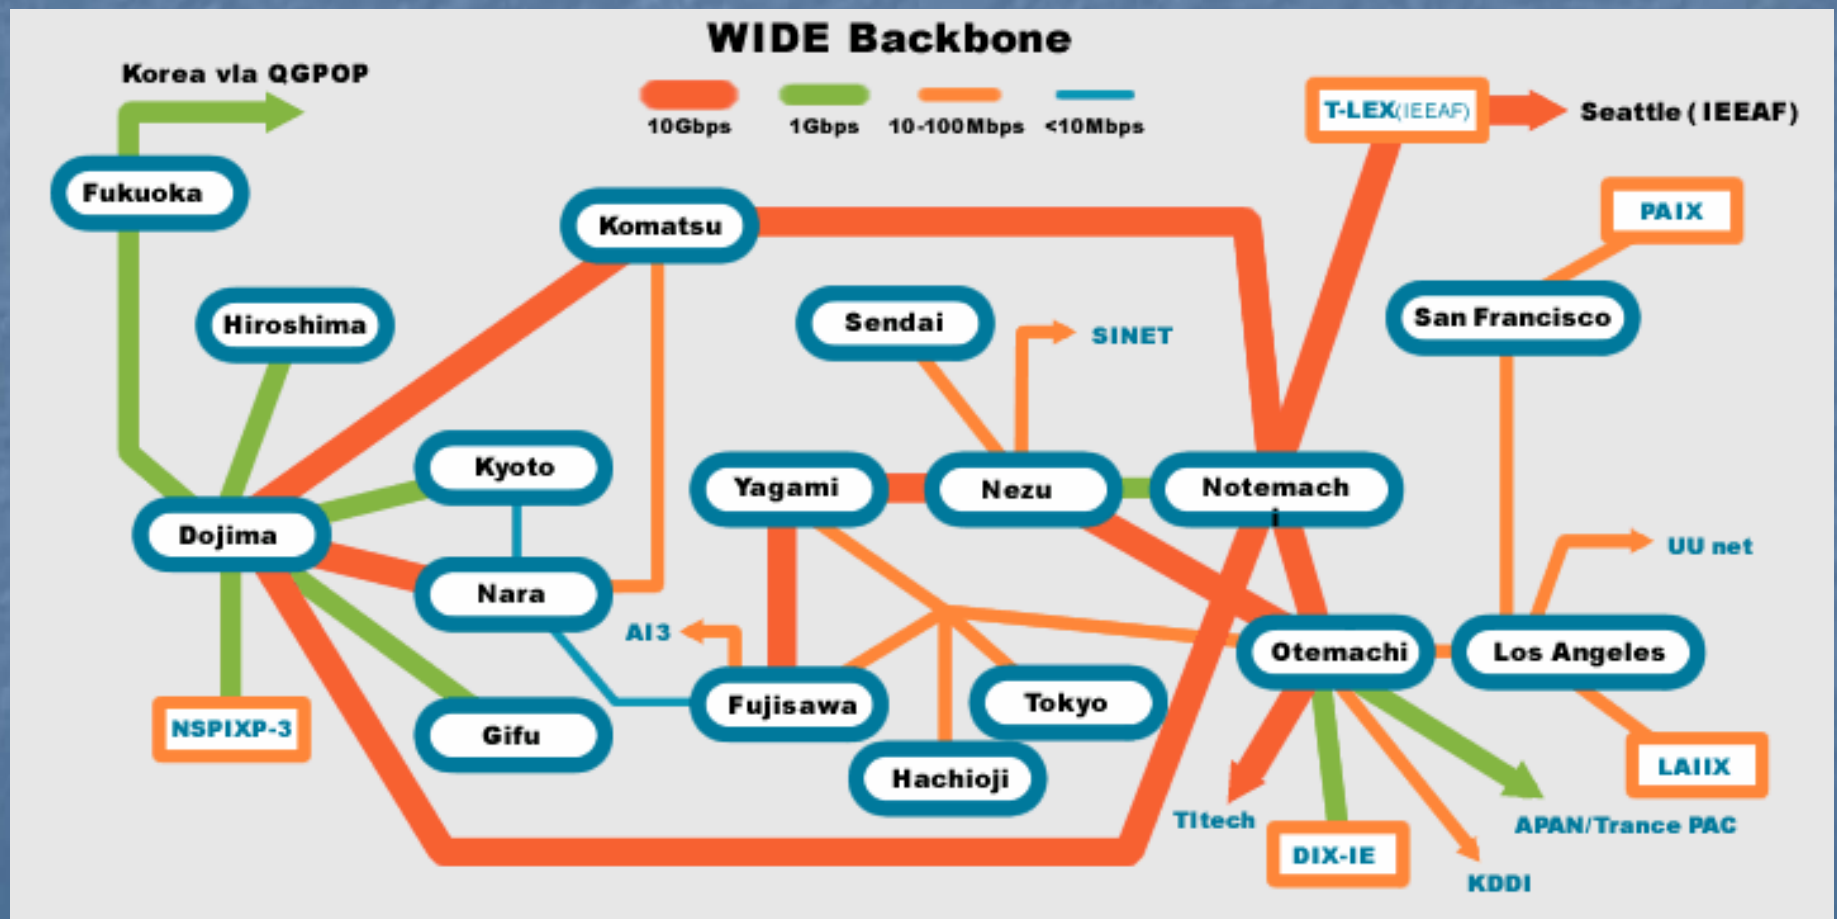

WIDE Internet

Keio University

Yasuo Tsuchimoto

tsuchy@sfc.wide.ad.jp

WIDE Internet

- We want to have our own network
 - The test bed network for WIDE research
- We put the commodity traffic on our network
 - We want to have a real environment
 - We buy the routing information from commercial ISP
- WIDE Project runs IX
 - DIX-IE
 - T-LEX

WIDE Internet NOW!

Network operation center

- Each university has responsibility to manage the network operation center
 - There is no centralized center
 - Basically 24x7 operation
 - SMS type application is used to get alarm
- Communication among the operators
 - Operators meeting 6 times a year
 - On-line communication

TWO Working Group

- Team of WIDE Internet Operators
 - More than 100 people get involved
 - Web based communication

WIDE Project's IX activities

NSPIXP

Internet Network Service Provider eXchange Project

- DIX-IE
 - Destributed IX
 - Six locations in Metropolitan Tokyo
 - Formerly called as NSPIXP-2
- NSPIXP-3
 - first distributed IX in Osaka
- NSPIXP-6
 - experimental IX for IPv6 inter-connection
- T-LEX

DIX-IE

Distributed Internet eXchange Point In Edo

- Distributed IX
- six locations in Tokyo from March 28th 2003
- the largest Internet eXchange Point in Japan
- was lanced in 1996 at KDDI Otemachi Bldg. 5Floor.