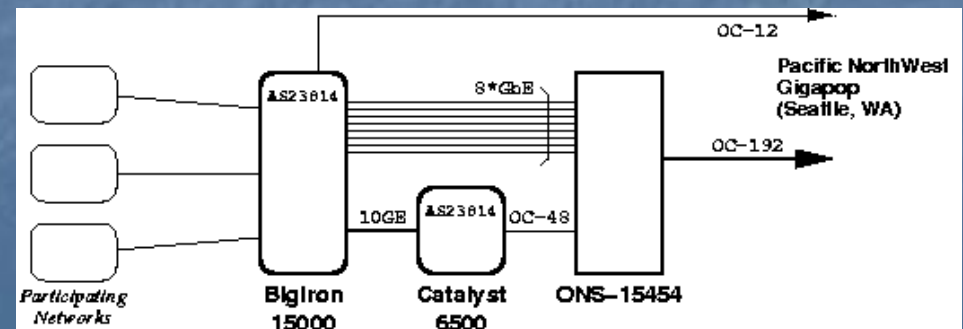

T-LEX

- Tokyo Lambda Exchange
- Public Lambda IX
- Cooperate network
  - International relation
    - IEEAF
    - China
    - Korea
    - Thailand (Planned)
  - In Japan
    - WIDE Internet
    - JGNII